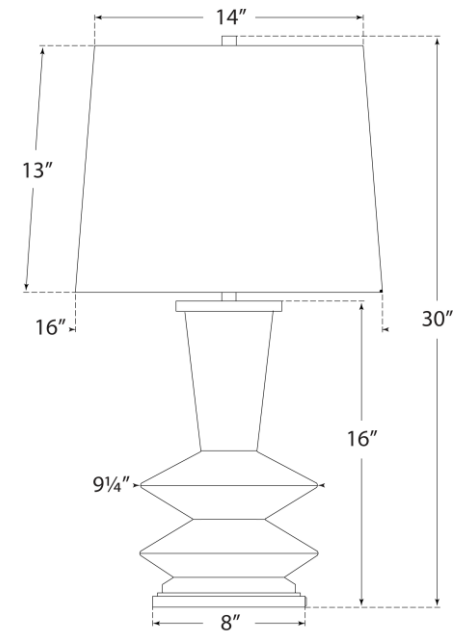

### Whittaker Medium Table Lamp

Item # CS 3646MBB-L

Designer: Christopher Spitzmiller

Height: 30"

Width: 16"

Base: 8" Round

Finishes: BKP, IVO, LLC, MBB

Shade Treatments: L

Shade Details: 14" x 16" x 13"

Socket: E26 Dimmer

Wattage: 100 A

Note: Reactive Ceramic Glazes Will Vary in Color and Texture

Front View